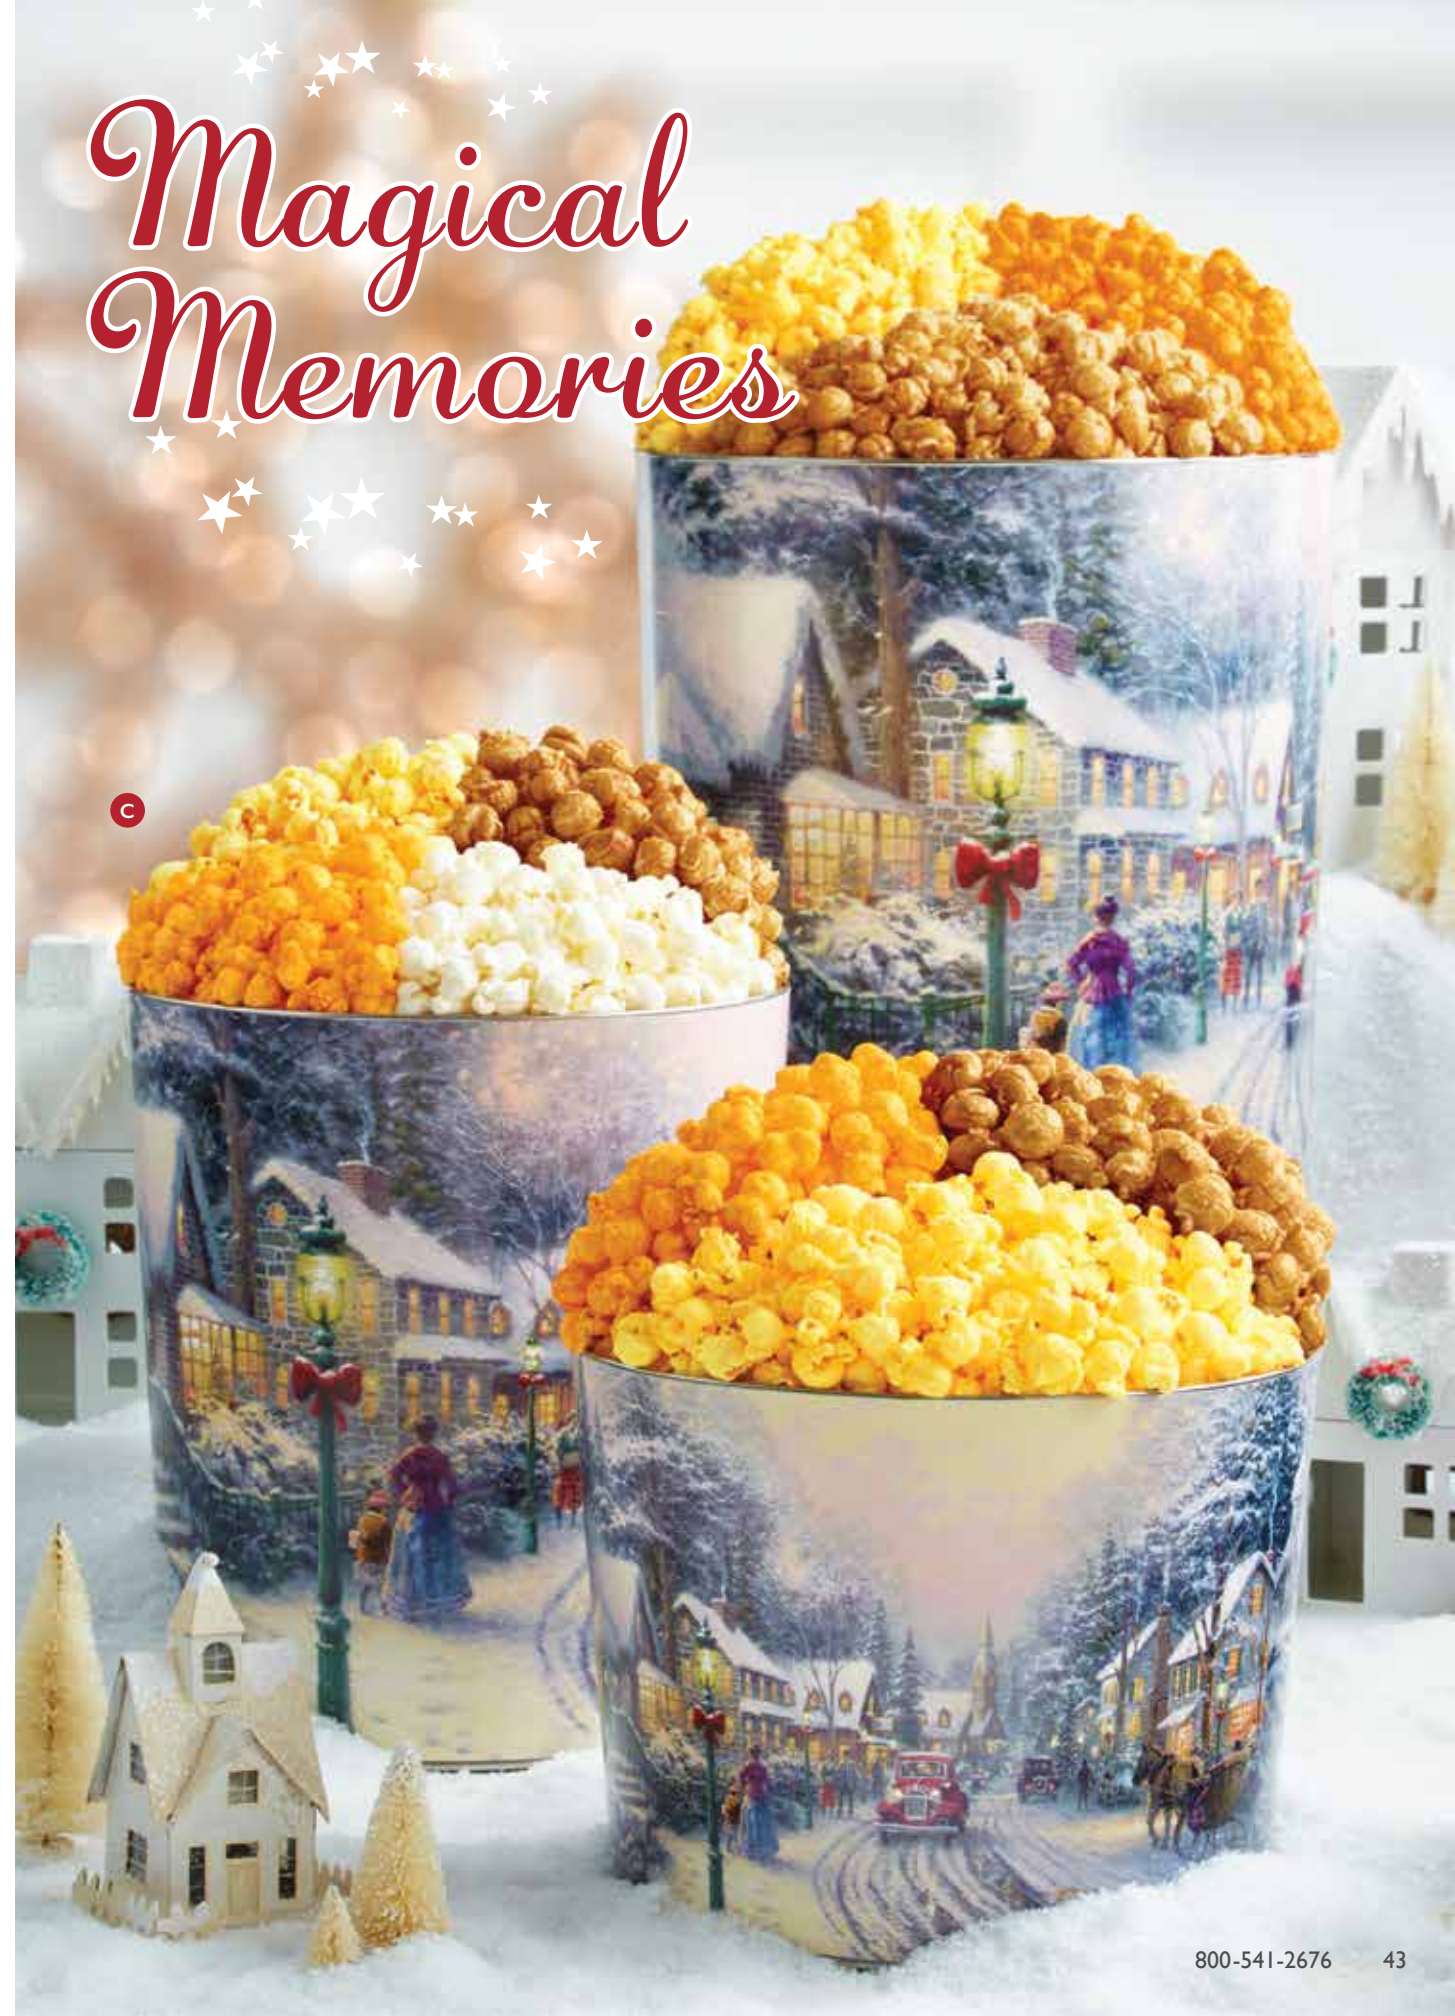

Magical Memories