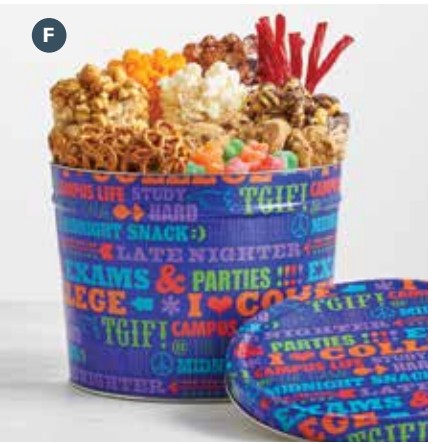

## WILD INSPIRATION POPCORN TINS

Care packages to family and friends, helping them cheer on their team, keep them smiling with gourmet popcorn. Choose from classic trio Butter, Cheese and Caramel, or Cornfusion, all three mixed together. 1-Gallon tin holds 16 cups of popcorn, 2-Gallon tin holds 32 cups, 3.5-Gallon tin holds 56 cups.

**A | HANG IN THERE FROG**  
P74330 | 3.5-Gal, 3-Flavor | \$42

**B | BE FABULOUS FLAMINGO**  
P114131 | 1-Gal, Cornfusion | \$22  
P114230 | 2-Gal, 3-Flavor | \$36

**C | HOW'S IT HANGING SLOTH**  
P115230 | 2-Gal, 3-Flavor | \$36  
P115330 | 3.5-Gal, 3-Flavor | \$426

**D | UNIVERSITY OF SNACKS**  
P37230 | 2-Gal, 3-Flavor | \$36

**E | UP ALL NIGHT**  
P006330 | 3.5-Gal, 3-Flavor | \$42

**F | 2G GRAND SNACK ASSORTMENT**  
Our University Of Snacks 2-Gallon Tin filled with 5 popcorn flavors — Cheese, White Cheddar, Caramel, Chocolate, and Drizzled Caramel. Plus pretzels, red licorice twists, sour star candies and cookies. 1 lb./8 oz. Serves 2-4  
C3721 | \$42