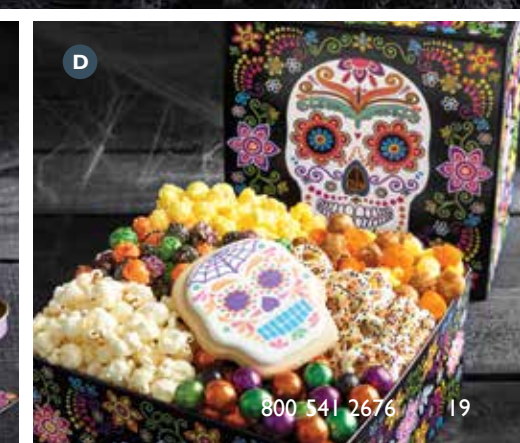

KNOCK 'EM DEAD

A | HALLOWEEN POPCORN BALL DECORATING KIT

Werewolves, witches and spiders! Make them all yourself using our secret-recipe gourmet popcorn balls. Everything's included: 8 Popcorn Balls, Icing, Candy & Eyeballs for decorating, with easy instructions. A fun family tradition, great for parties.

NA3312 | $32

B | DAY OF THE DEAD POPCORN TINS

Lively artwork honors tradition and the spirit of the Holiday. Choose our 3-flavor classic with Butter, Cheese and Caramel Popcorn. Or add a 4th flavor, White Cheddar. 3.5-Gallon tin holds 56 cups.

P121330 | 3.5-Gal, 3-Flavor | $42

P121340 | 3.5-Gal, 4-Flavor | $46

C | DAY OF THE DEAD MAILBOX

Delivering first class smiles, milk chocolate Popcorn Bites, a delicious Day Of The Dead Skull cookie, plus 3-skull stickers to personalize your mailbox. 4 oz. Serves 1

NA12150 | $22

D | DAY OF THE DEAD SAMPLER

We're dead serious — there's something here for everyone! 4 flavors of popcorn — Butter, Cornfusion, White Cheddar, and Zombie Kettle Corn, plus a Day of the Dead Skull cookie, foil-covered chocolates and white confection-coated pretzels. 1 lb./1 oz. Serves 2-4

C121997 | $32