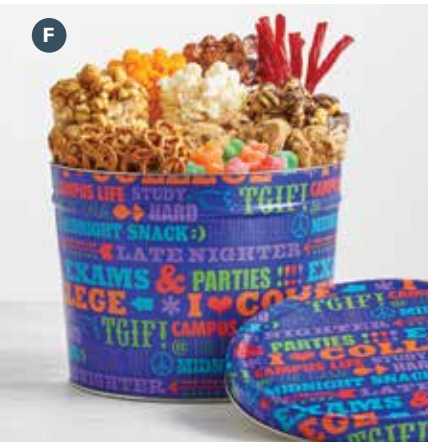

- C1241810 | \$52

POP QUIZ

WILD INSPIRATION POPCORN TINS

Care packages to family and friends, helping them cheer on their team, keep them smiling with gourmet popcorn. Choose from classic trio Butter, Cheese and Caramel, or Cornfusion, all three mixed together. 1-Gallon tin holds 16 cups of popcorn, 2-Gallon tin holds 32 cups, 3.5-Gallon tin holds 56 cups.

A | HANG IN THERE FROG
P74330 | 3.5-Gal, 3-Flavor | **\$42**

B | BE FABULOUS FLAMINGO
P114131 | 1-Gal, Cornfusion | **\$22**
P114230 | 2-Gal, 3-Flavor | **\$36**

C | HOW'S IT HANGING SLOTH
P115230 | 2-Gal, 3-Flavor | **\$36**
P115330 | 3.5-Gal, 3-Flavor | **\$426**

D | UNIVERSITY OF SNACKS
P37230 | 2-Gal, 3-Flavor | **\$36**

E | UP ALL NIGHT
P006330 | 3.5-Gal, 3-Flavor | **\$42**

F | 2G GRAND SNACK ASSORTMENT
C3721 | **\$42**

Our University Of Snacks 2-Gallon Tin filled with 5 popcorn flavors — Cheese, White Cheddar, Caramel, Chocolate, and Drizzled Caramel. Plus pretzels, red licorice twists, sour star candies and cookies. 1 lb./8 oz. Serves 2-4