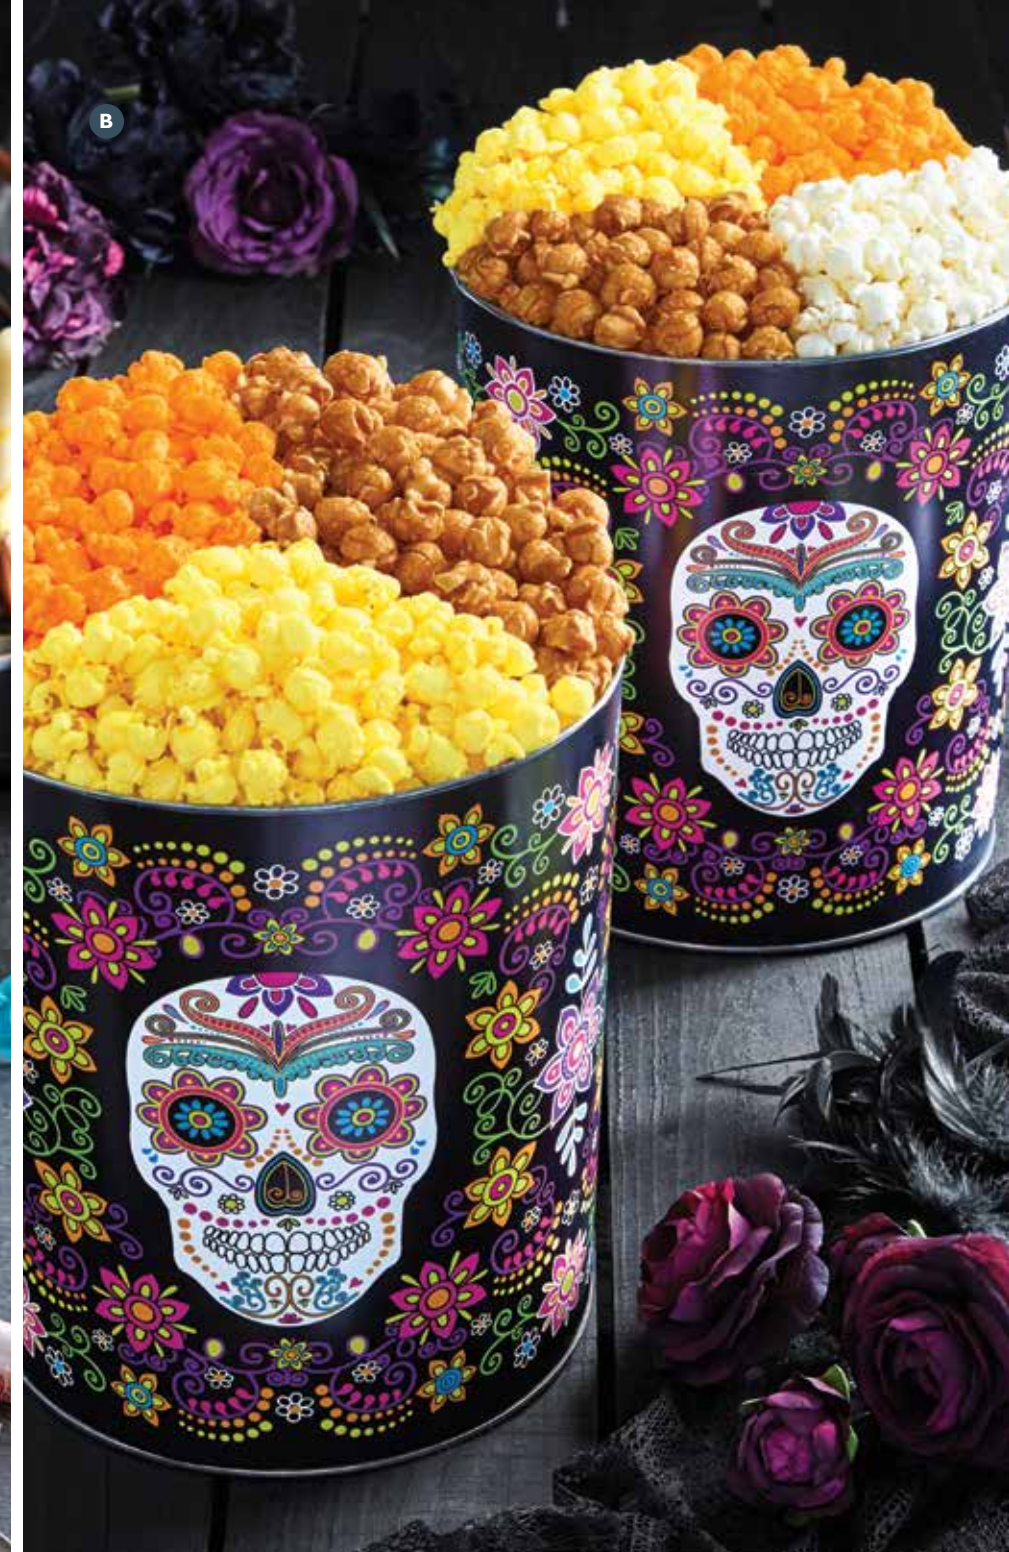

KNOCK 'EM DEAD

A | HALLOWEEN POPCORN BALL DECORATING KIT

Werewolves, witches and spiders! Make them all yourself using our secret-recipe gourmet popcorn balls. Everything's included: 8 Popcorn Balls, Icing, Candy & Eyeballs for decorating, with easy instructions. A fun family tradition, great for parties.

NA3312 | $32

B | DAY OF THE DEAD POPCORN TINS

Lively artwork honors tradition and the spirit of the Holiday. Choose our 3-flavor classic with Butter, Cheese and Caramel Popcorn. Or add a 4th flavor, White Cheddar. 3.5-Gallon tin holds 56 cups.

P121330 | 3.5-Gal, 3-Flavor | $42

P121340 | 3.5-Gal, 4-Flavor | $46

C | DAY OF THE DEAD MAILBOX

Delivering first class smiles, milk chocolate Popcorn Bites, a delicious Day Of The Dead Skull cookie, plus 3-skull stickers to personalize your mailbox. 4 oz. Serves 1

NA12150 | $22

D | DAY OF THE DEAD SAMPLER

We're dead serious — there's something here for everyone! 4 flavors of popcorn — Butter, Cornfusion, White Cheddar, and Zombie Kettle Corn, plus a Day of the Dead Skull cookie, foil-covered chocolates and white confection-coated pretzels. 1 lb./1 oz. Serves 2-4

C121997 | $32