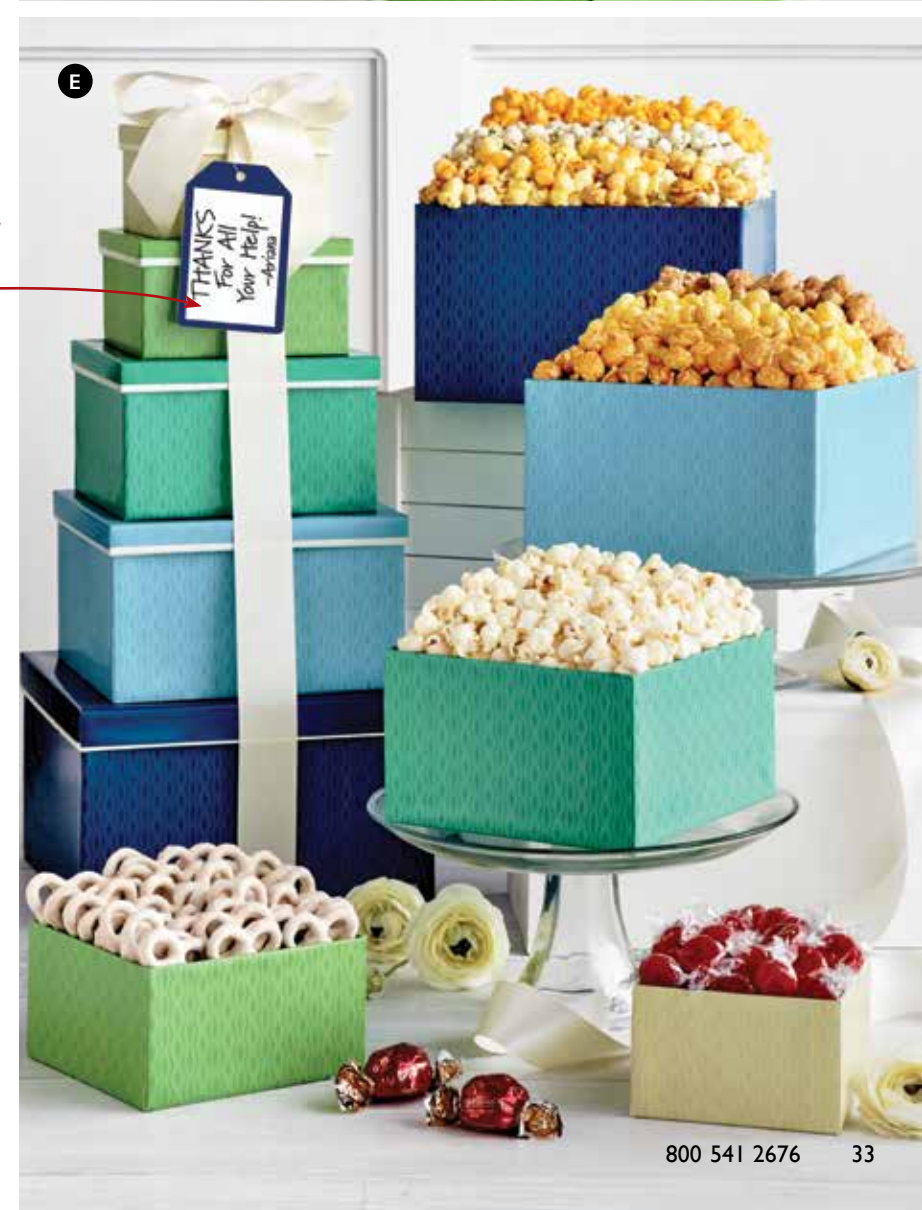

E | NEW! DELICIOUS OCCASIONS 5-TIER GIFT TOWER 🍷

Big gestures require big gifts. Thankfully, you have our 5-Tier Delicious Occasions Gift Tower. That's 5 layers of delicious Popcorn and other treats to express your gratitude, say Congrats or even just "Hi." It comes with Cheese, Cinnamon Sugar, Ranch, White Cheddar, Cornfusion™, Caramel, and Butter Popcorn along with Harry & David® Truffles and other sweet favorites. 1 lb 6 oz

- TI1785TY | 5-Tier Gift Tower (Pictured) | $59.99
- TI1783TY | 3-Tier Gift Tower | $44.99