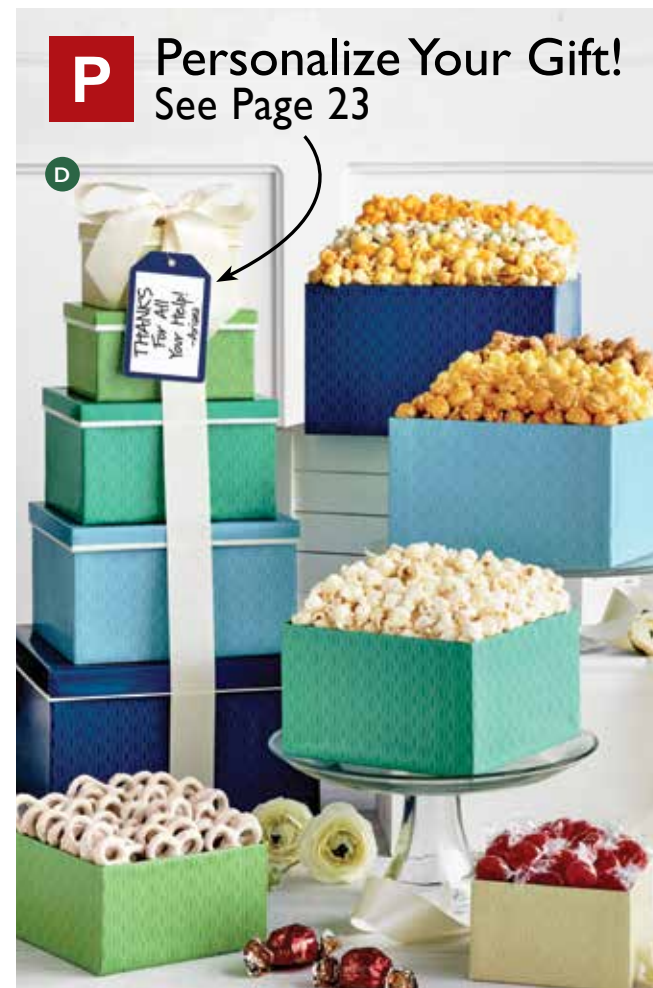

Poppin' WITH GRATITUDE

THANKS A BUNCH POPCORN TINS [ⓓ]

Butter, Cheese, & Caramel Popcorn
2 Gallon P178230 $37.99
3.5 Gallon P178330 $43.99 (Featured)
6.5 Gallon P178030 $58.99

Butter, Cheese, Caramel, & White Cheddar Popcorn
2 Gallon P178240 $43.99 (Featured)
3.5 Gallon P178340 $49.99
6.5 Gallon P178040 $64.99

2 Gallon=32 cups,
3.5 Gallon=56 cups,
6.5 Gallon=104 cups

A THANKS A BUNCH GRAND GIFT BOX
Includes Cinnamon Sugar, Cheese, Drizzled Caramel, Cranberry Kettle, Butter, Ranch, Caramel, and Cornfusion™ Popcorn along with Chocolate Truffles, coated pretzels, and a mix of other goodies. 2lb 11oz C178313TY $49.99

B THANKS A BUNCH KEEPSAKE BOX [ⓓ]
This keepsake box is filled with Butter, Cheese and Caramel Popcorn. 4.8 oz C178996 $29.99

C THANKS A BUNCH DELUXE GIFT BOX
Filled with Butter, Cheese and Caramel Popcorn, chocolate truffles and raspberry hard candy. 8.3oz C17828TY $24.99

D DELICIOUS OCCASIONS 5-BOX GIFT TOWER ^P
Towering with delicious Cheese, Cinnamon Sugar, Ranch, White Cheddar, Cornfusion,™ Caramel, and Butter Popcorn along with chocolate truffles other sweet favorites.
5-Box Tower 22 oz T1785TY $59.99 (Featured)
3-Box Tower 10.16 oz T1783TY $44.99