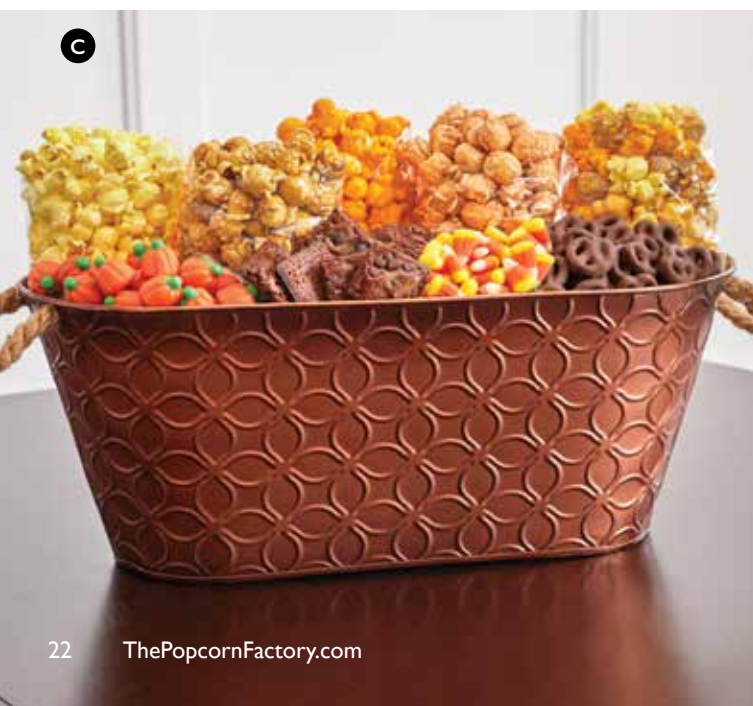

It's Fall Y'all

A IT'S FALL Y'ALL POPCORN TINS
Butter, Cheese, & Caramel Popcorn
3.5 Gallon P193330 $43.99 (Featured)
6.5 Gallon P193030 $58.99
Butter, Cheese, Caramel, & White Cheddar Popcorn
3.5 Gallon P193340 $49.99
6.5 Gallon P193040 $64.99 (Featured)
3.5 Gallon=56 cups • 6.5 GALLON=104 cups

B IT'S FALL Y'ALL TINS WITH POP™
Filled with Butter, Cheese and Caramel Popcorn. 28 Cups of Popcorn. Tins With Pop™ are available in over 100 designs. Visit TinsWithPop.com TWP200H7 $34.99
FREE** SHIPPING with promo code WITHPOP

C IT'S FALL Y'ALL BRONZE GIFT BASKET
Filled to the brim with 5 Popcorns: Butter, Cheese, Caramel, Cornfusion™, and Cinnamon Sugar, along with Sheila® Brownie Brittle, milk chocolate mini pretzels and other sweets.
20.3 oz B19320A $59.99

D IT'S FALL Y'ALL WICKER GIFT BASKET
Includes Butter, Cheese, Caramel, and Cornfusion™ Popcorn, Ghirardelli® Milk Chocolate Caramel Squares, and pomegranate soft mints. 11.56 oz B19320 $34.99

E IT'S FALL Y'ALL DELUXE GIFT BOX
Butter, Cheese, Caramel, Ranch, Chocolate and Cinnamon Sugar Popcorn fill this box, along with Harry & David® Chocolate Truffles, milk chocolate covered mini pretzels, candy pumpkins and candy corn. 29.44 oz C19320 $39.99

More Tins With Pop™ Designs Online!