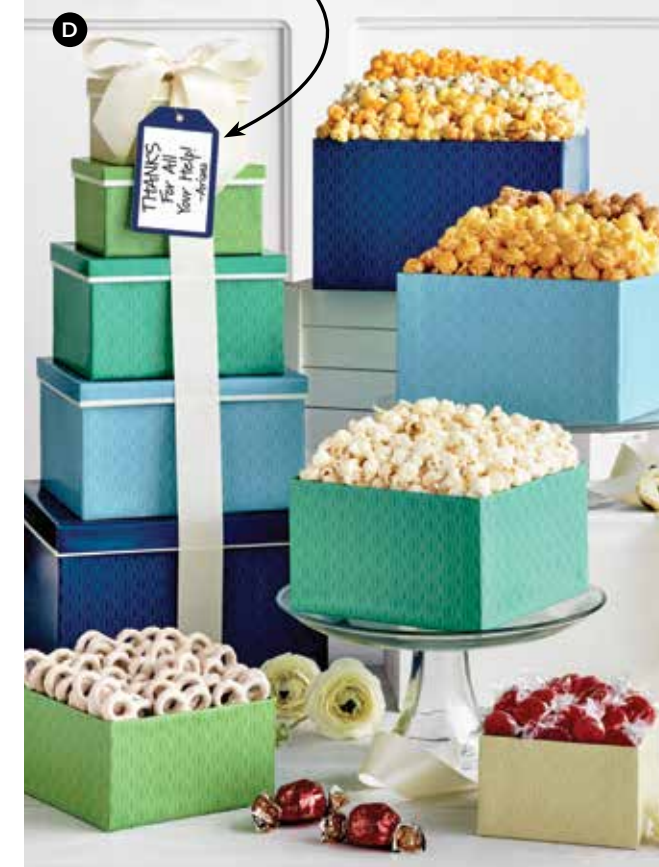

P Personalize Your Gift!
See Page 19