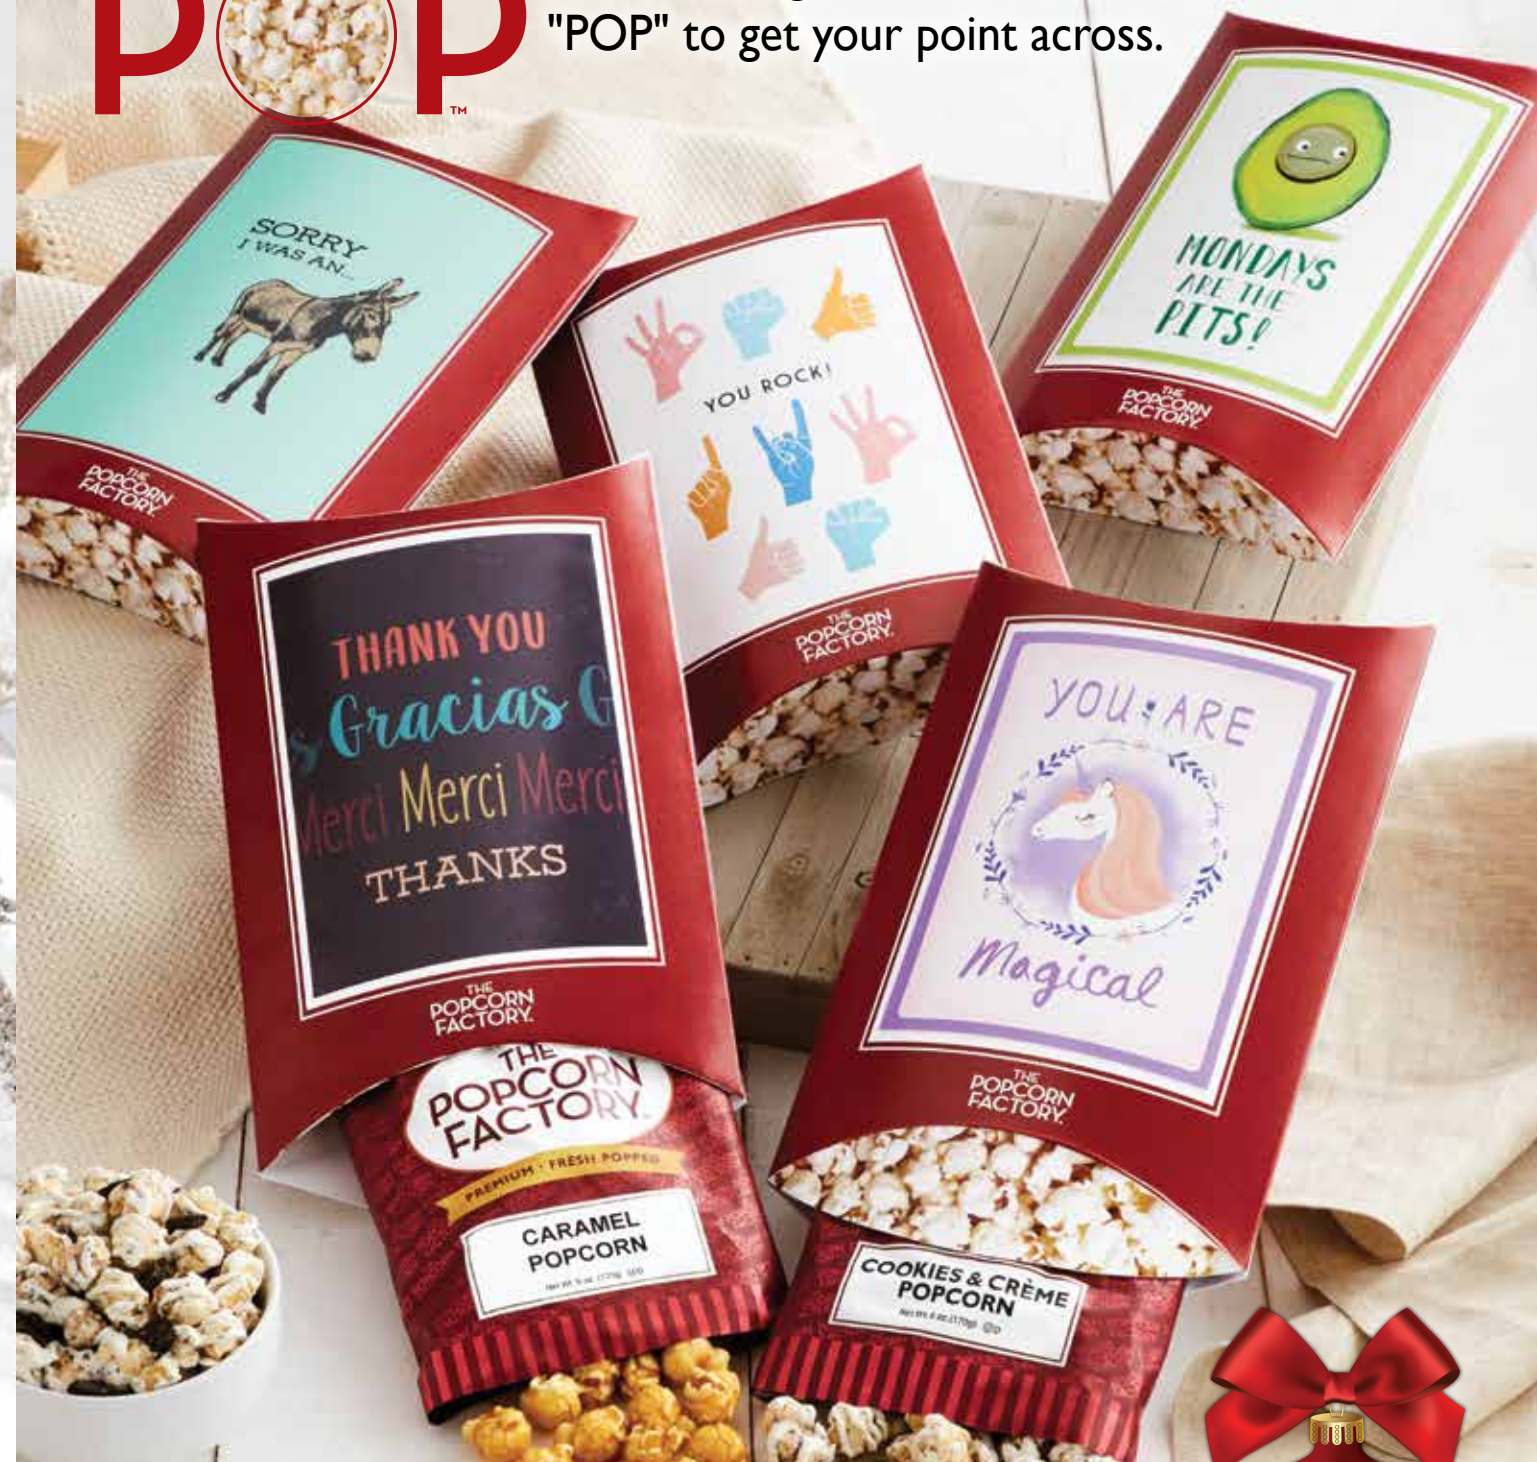

HOLIDAY POPCORN BALL ASSORTMENT

As festive as your colorful holiday ornaments, but way more delicious. Our Popcorn balls are individually wrapped and come in a seasonal red color that adds a pop of Christmas cheer to the collection. They're served along with Caramel and Cookies and Crème flavors for a delicious sweet treat you're sure to love. 1.1oz / ball. 15ct ©D
 SA3815H | \$36.99

A | SIMPLY RED POPCORN TINS WITH NEW HOLIDAY PHOTO FRAME MAGNET P

More memorable than a traditional Holiday greeting- and more delicious too! These Simply Red Tins come with a photo frame magnet. For just \$5 more, upload your photo and we will place it in the frame. Inside, we've got piles of our Butter, Cheese, and Caramel Popcorn. It's the ideal gift for anyone on your list. ①D