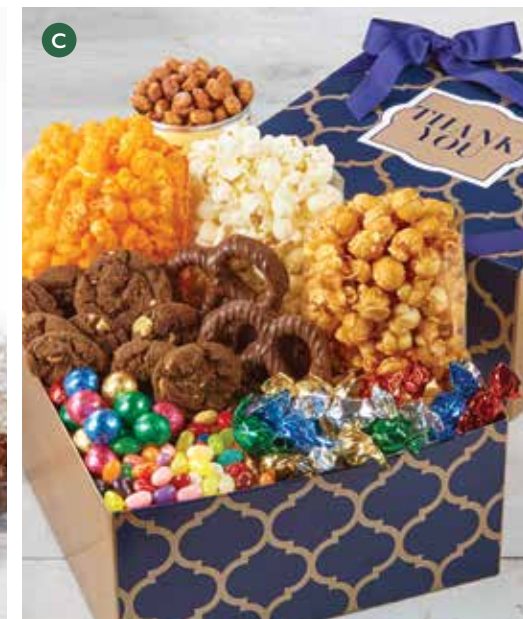

A | SHINING SENTIMENTS THANK YOU GIFT TOWER P

Big gestures deserve a big thanks. That's why we created the Shining Sentiments Thank You Tower. It's filled with a delectable blend of Ranch, Cheese, Drizzled Caramel, and Drizzled Butter Toffee Almond Pretzel Popcorn, along with a delicious selection of other goodies that will remind them of your gratitude through multiple nom sessions. 11lb 6oz
T0745TY | $39.99

B | SHINING SENTIMENTS THANK YOU 3.5 GALLON SNACK ASSORTMENT P

You've probably heard that the way to someone's heart is through the stomach, and we'd have to agree. Your heartfelt thanks will be crystal clear at the first bite of Cheese, Ranch, Drizzled Caramel, and Toffee Caramel & Sea Salt Popcorn. We've also added several other treats like chocolate covered Popcorn Bites to round it out with the ideal blend of sweet and savory. 21lb 11oz
C07433TY | $54.99

C | SHINING SENTIMENTS THANK YOU JUMBO SAMPLER P

For those who love to try a whole lot of everything, our Jumbo Sampler has it all! Perfect for parties and gatherings, enjoy an abundant assortment of 3 delicious flavors of Popcorn: Cheese, White Cheddar and Caramel, along with mini chocolate chip cookies and an array of other snacks that will leave no doubt in their minds how grateful you truly are. 11lb 11oz
C074TY | $49.99

"Thanks" Never Tasted So Good!