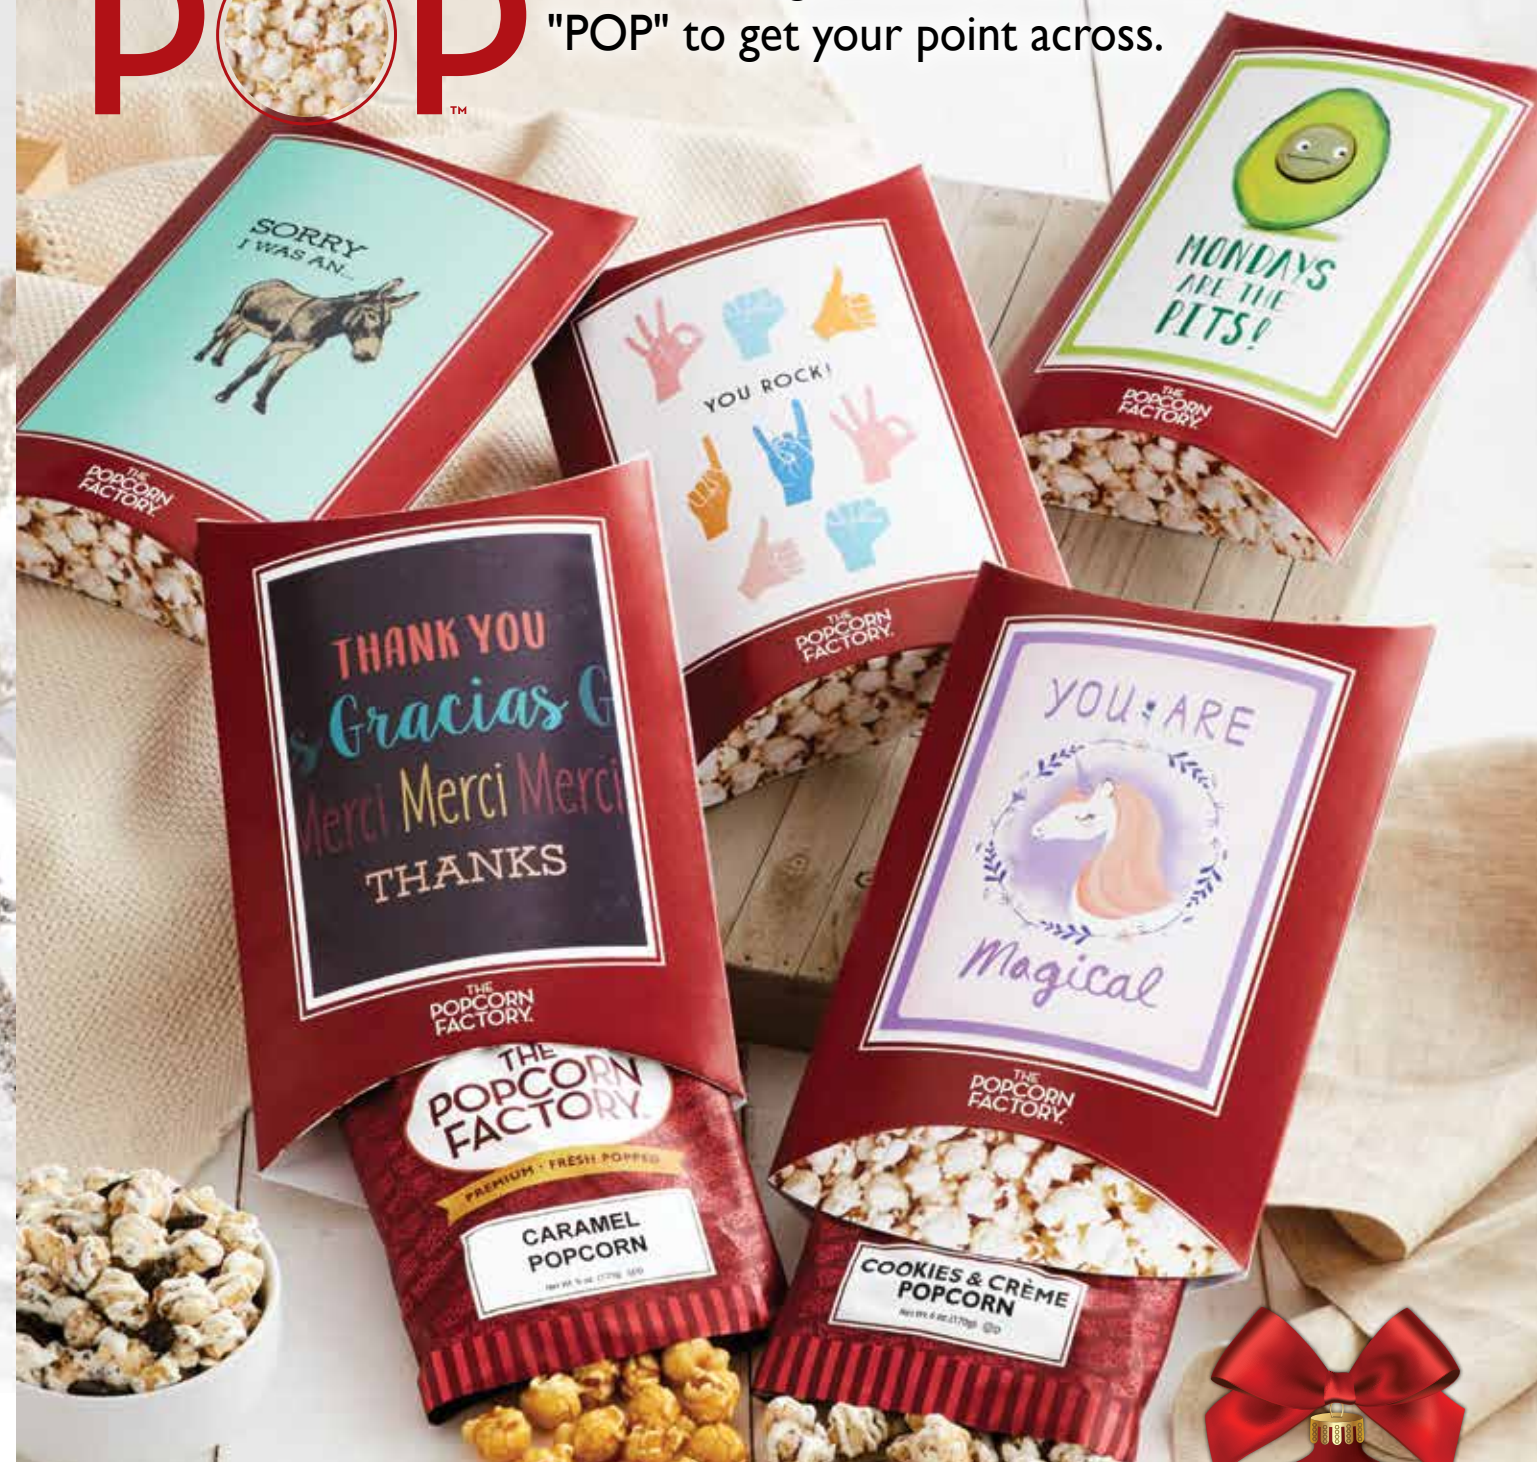

HOLIDAY POPCORN BALL ASSORTMENT
 As festive as your colorful holiday ornaments, but way more delicious. Our Popcorn balls are individually wrapped and come in a seasonal red color that adds a pop of Christmas cheer to the collection. They're served along with Caramel and Cookies and Crème flavors for a delicious sweet treat you're sure to love. 1.1oz / ball. 15ct ©D
 SA3815H | \$36.99

A | SIMPLY RED POPCORN TINS WITH NEW HOLIDAY PHOTO FRAME MAGNET P

More memorable than a traditional Holiday greeting- and more delicious too! These Simply Red Tins come with a photo frame magnet. For just \$5 more, upload your photo and we will place it in the frame. Inside, we've got piles of our Butter, Cheese, and Caramel Popcorn. It's the ideal gift for anyone on your list. ①D